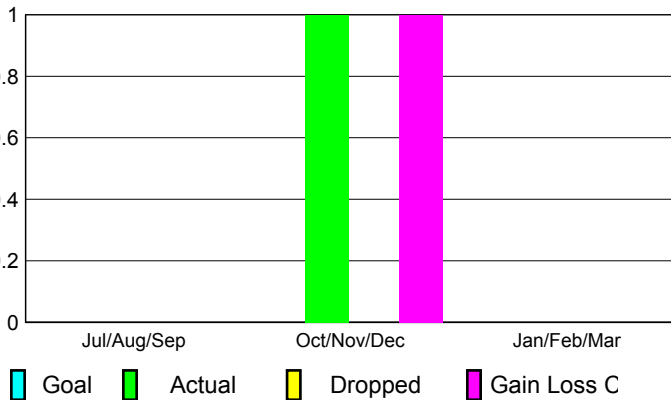

2009-2010 GMT Quarterly Report for District (or Undistricted) District 201Q4

GMT: **Anthony 'Tony' J Benbow**

Location: **AUSTRALIA**

GMT CA: **7**

CLUBS

Club Results
2009-2010

Clubs
2008-2009

Month	New Club Goal	Actual New Clubs	Actual Dropped Clubs	Gain/Loss of Clubs	Gain/Loss of Clubs
Jul/Aug/Sep	0	0	0	0	0
Oct/Nov/Dec	0	1	0	1	0
Jan/Feb/Mar	0	0	0	0	0
Totals	0	1	0	1	0

Club Results 2009-2010

Goal, New, Dropped, Gain/Loss

Comparison of Club Gain/Loss

Current Year Compared to the Previous Year

YTD Status Quo Clubs 2009-2010

Status Quo Clubs Compared to Status Quo Members

MEMBERSHIP