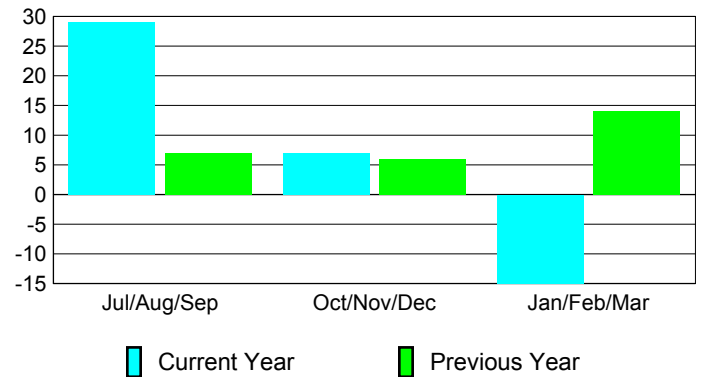

Comparison of Membership Gain/Loss

Current Year Compared to the Previous Year